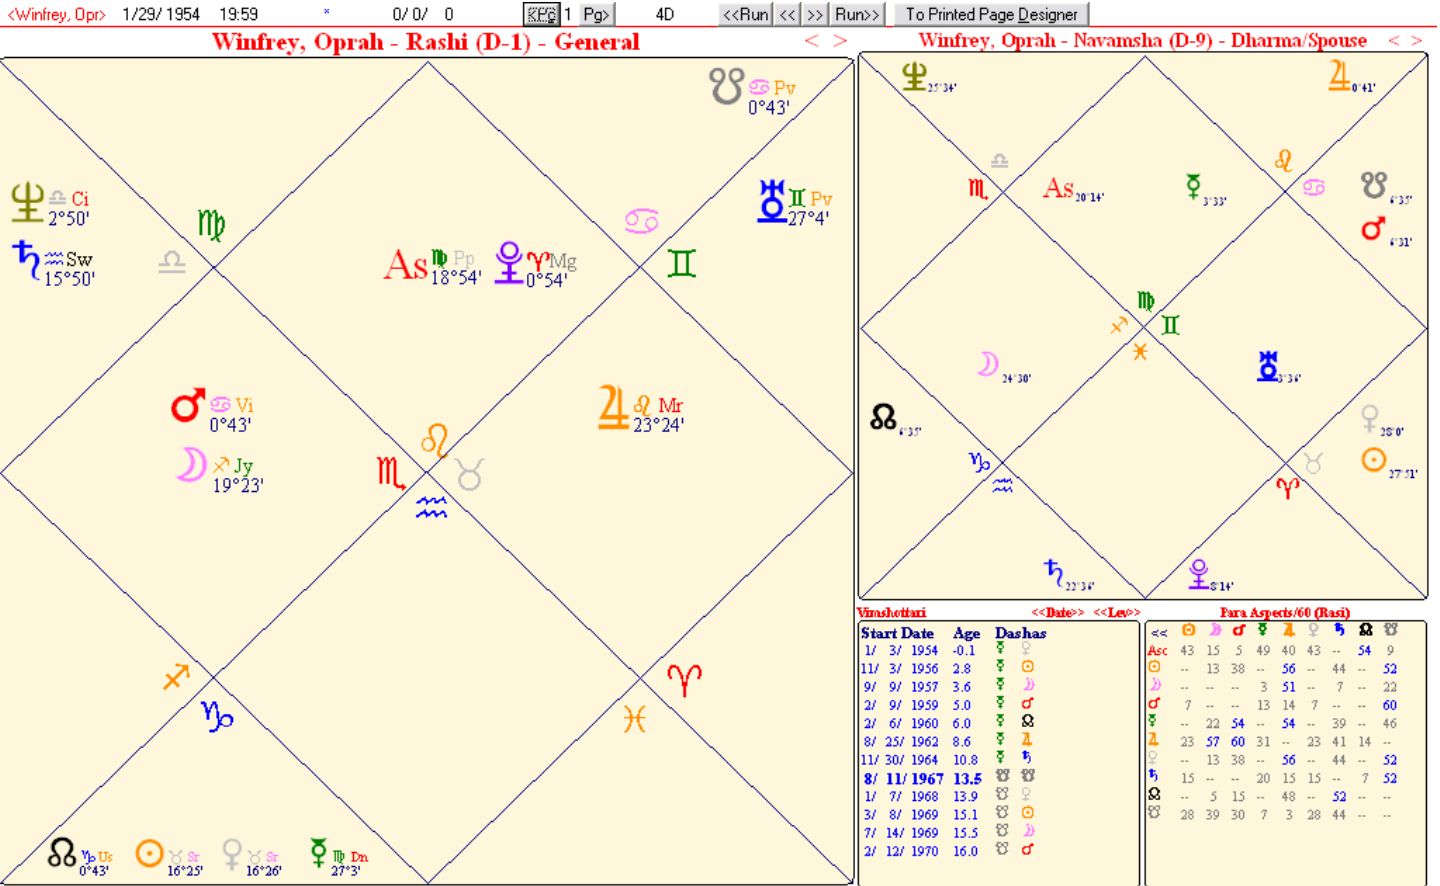

Oprah Winfrey's VEDIC Rashi Charts (using Shri Jyoti Star astrology software)