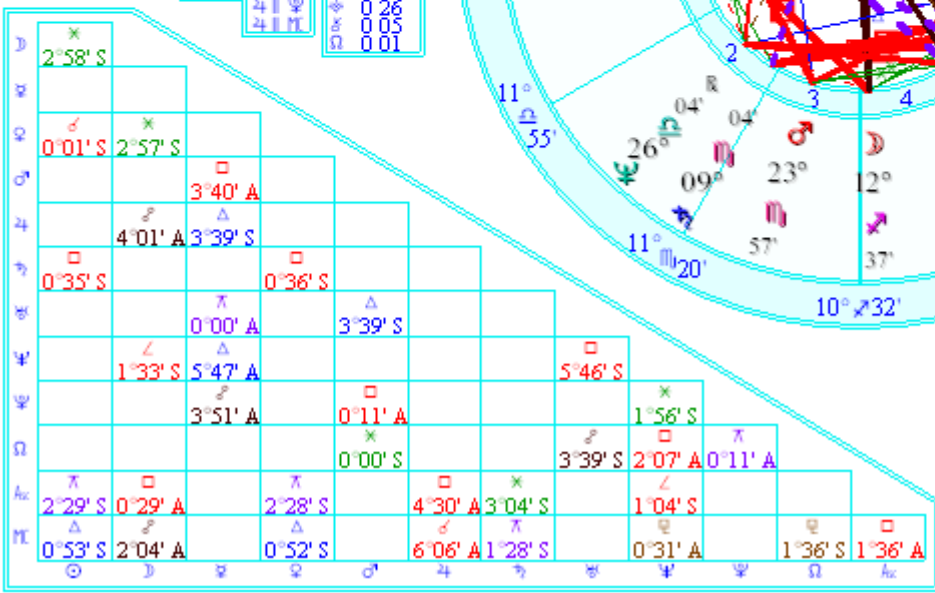

Russell Rowe
1502 Cuyamaca Avenue
Spring Valley, CA 91977
Phone: (619) 347-5440
Website: www.RussellRowe.com
E-mail: grussrowe@cox.net

Table of Correspondences Between Planets, Signs and Houses

Sign	Planet	House
Aries (♈)	Mars (♂)	1st
Taurus (♉)	Venus (♀)	2nd
Gemini (♊)	Mercury (♿)	3rd
Cancer (♋)	Moon (☾)	4th
Leo (♌)	Sun (☉)	5th
Virgo (♍)	Mercury (♿)	6th
Libra (♎)	Venus (♀)	7th
Scorpio (♏)	Pluto (♇)	8th
Sagittarius (♐)	Jupiter (♃)	9th
Capricorn (♑)	Saturn (♄)	10th
Aquarius (♒)	Uranus (♅)	11th
Pisces (♓)	Neptune (♆)	12th