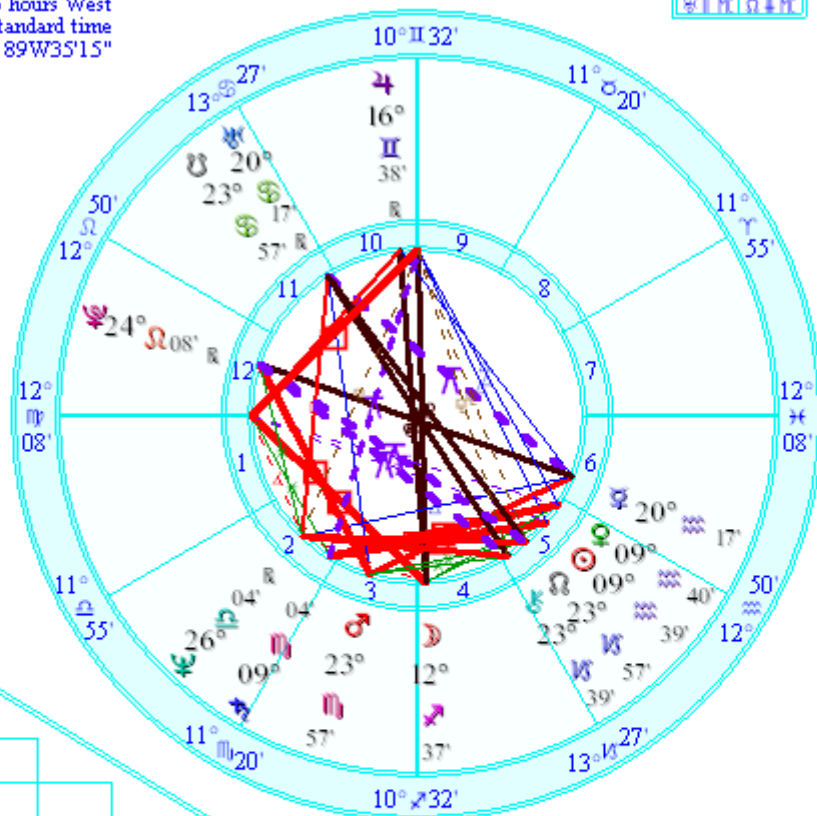

Oprah Winfrey's WESTERN Astrology Chart (using Kepler astrology software)

Oprah Winfrey
January 29, 1954
7:59 PM
Kosciusko, Mississippi
NATAL CHART

Tropical Koch
Time Zone: 6 hours West
Standard time
33N03'27" 89W35'15"

WIM
SIM
OAM

Fir 2
Ear 1
Air 2
Wat 2
Car 2
Fix 2
Mut 2
PL 2
LA 2
ME 2
EN 1
D 1

Mean Moon's Node 23 13
Part of Fortune (right) 9 10
Part of Spirit (right) 15 06
Vertex 4 15
Equatorial Asc. 7 13
Sidereal Time 4:35:44
G.M.T. 1:59:00
Ephem Time-GMT 0:00:31
Krishnamurti Ayan. 23 07'26"

Speed
☉ 1 01
☽ 12 37
☿ 1 45
♁ 1 15
♀ 0 34
♃ -0 02
♄ -0 02
♅ -0 02
♆ -0 02
♇ -0 00
♈ -0 01
♉ 0 05
♊ 0 05
♋ -0 16
♌ -0 15
♍ 0 26
♎ 0 05
♏ 0 01

Decl.
☉ 17 50
☽ 25 46
☿ 16 20
♁ 17 47
♀ 18 57
♃ 22 N 24
♄ 12 S 11
♅ 22 N 24
♆ 8 S 28
♇ 22 N 57
♈ 7 N 39
♉ 20 S 46
♊ 2 N 33
♋ 8 S 10
♌ 15 S 03
♍ 21 S 19

Long.
☉ 12 50
☽ 6 13
☿ 21 47
♁ 22 31
♀ 23 39