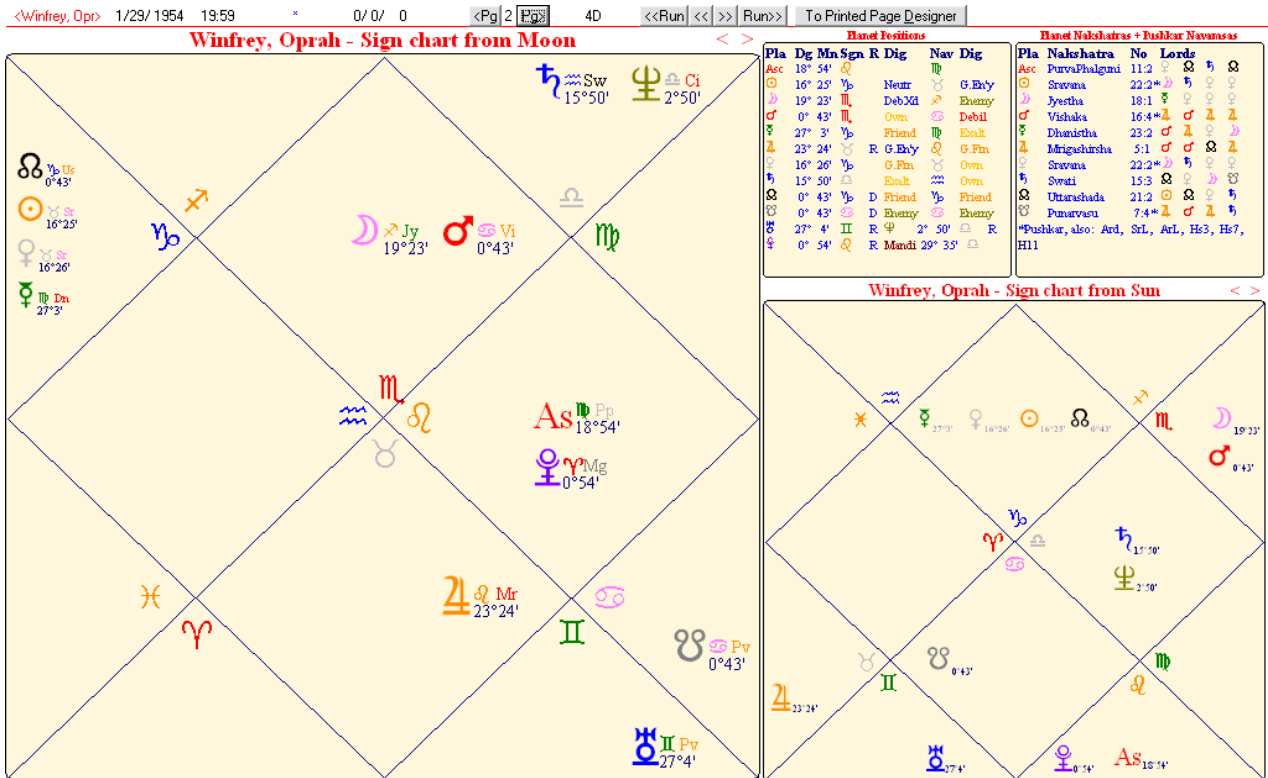

Oprah Winfrey's VEDIC Rashi Charts (using Shri Jyoti Star astrology software)