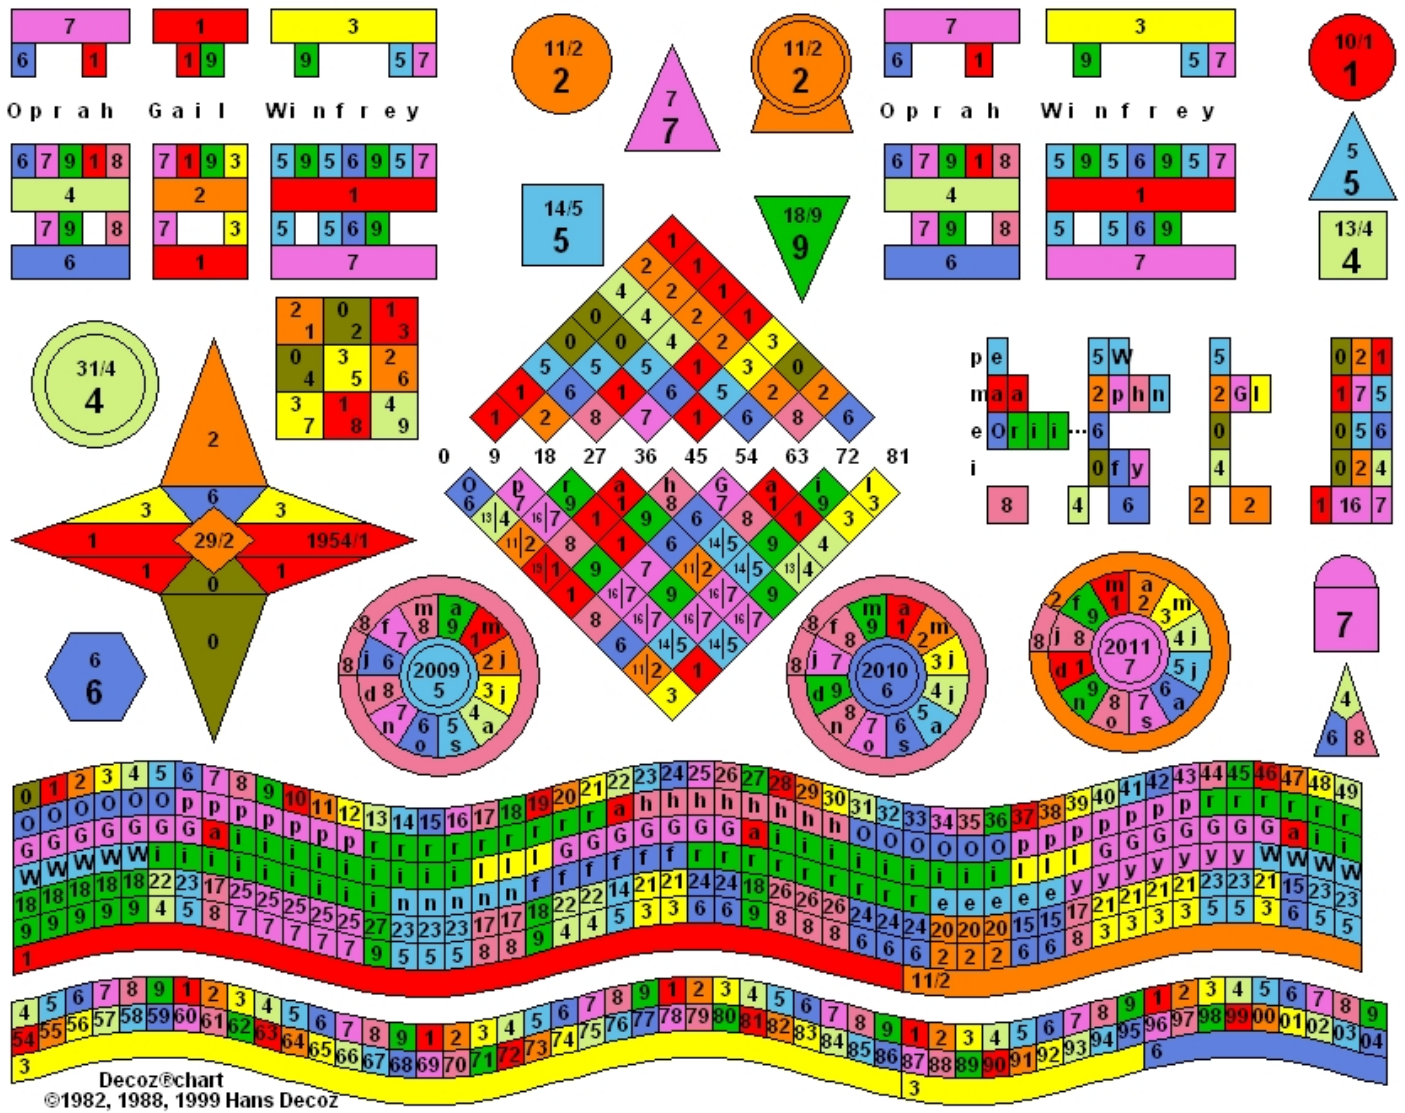

Oprah Winfrey's VEDIC Rashi Charts (using Shri Jyoti Star astrology software)

Oprah Winfrey's Numerology Chart (using Hans Decoz numerology software)

Chart to Interpret Oprah Winfrey's Numerology Chart and Report

ChartMaker Lay-out

More information about this charting system can be found at www.decoz.com or in the book "Numerology; Key To Your Inner Self" by Hans Decoz with Tom Monte. Avery Publishing Group, NY.